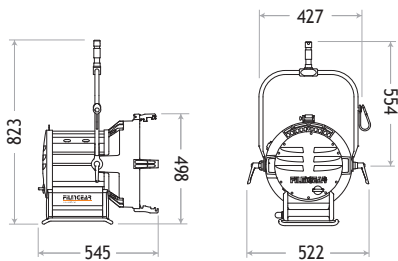

Daylight Par 4kW/2.5kW

■ SPECIFICATIONS

Identity No.	L04025DP
Capacity	4,000W / 2,500W
Lamp Bulb Voltage	200V / 115V
Protective Lens	Ø335mm (13-1/8 in.)
Par Lens	Ø300mm (11-3/4 in.)
Lamp Type	HMI 4000W SE / HMI 2500W SE
Color Temp.	5600K
Lamp Holder	G38
Stirrup	Ø28mm (1-1/8 in.) Spigot
Class / IP Rating	1 / IP 23
Max. Surface Temp.	190 °C
Max. Ambient Temp.	45 °C
Min. Distance to Illuminated Object	10 m
Min. Distance to Flammable Object	1 m
Operating Range	+45° ~ 0° ~ -45°
Weight (lamphead)	19.6 kg
Weight (with barndoor)	22.1 kg

■ DIMENSIONS (mm)

■ PHOTOMETRIC DATA

		10m	15m	20m			10m	15m	20m
4000W					2500W				
Spot (8°)	Lux	57318	25474	14329	Spot (8°)	Lux	54288	24128	13572
	Beam Ø	1.40 m	2.10 m	2.08 m		Beam Ø	1.40 m	2.10 m	2.80 m
Medium Flood (10° x 20°)	Lux	22574	10033	5643	Medium Flood (10° x 20°)	Lux	17827	7923	4457
	Beam Ø	1.75 x 3.53 m	2.62 x 5.29 m	3.50 x 7.05 m		Beam Ø	1.75 x 3.53 m	2.62 x 5.29 m	3.50 x 7.05 m
Wide Flood (20° x 45°)	Lux	7838	3479	1957	Wide Flood (20° x 40°)	Lux	3384	1504	846
	Beam Ø	3.53 x 8.28 m	5.29 x 12.43 m	7.05 x 16.56 m		Beam Ø	3.53 x 7.28 m	5.29 x 10.92 m	7.05 x 14.46 m
Super Wide Flood (40°)	Lux	4040	1976	1010	Super Wide Flood (30°)	Lux	2677	1190	669
	Beam Ø	7.28 m	10.92 m	14.46 m		Beam Ø	5.36 m	8.04 m	10.72 m
Frosted Super Flood (36°)	Lux	2677	1190	669	Frosted Super Flood (35°)	Lux	1326	589	332
	Beam Ø	6.50 m	9.75 m	13.00 m		Beam Ø	6.31 m	9.46 m	12.61 m

■ LAMPHEAD CONTENTS

Lamp Housing without Bulb (purple grey & silver color)

4-leaf Rotatable Barndoor with Safety Wire

Ø335mm (13-1/8 in.) Protective Lens

Set of 5 Par Lenses with Lens Case

Inlet Cable with Multi-Pin Connector

4-leaf Rotatable Barndoor

Set of 5 Par Lenses Ø300mm (11-3/4 in.) with Lens Case :

Spot, Medium Flood, Wide Flood, Super Wide Flood, Frosted Super Flood

Set of 4 Scrims Ø394mm (15-1/2 in.) : Full Single, Full Double, Half Single, Half Double